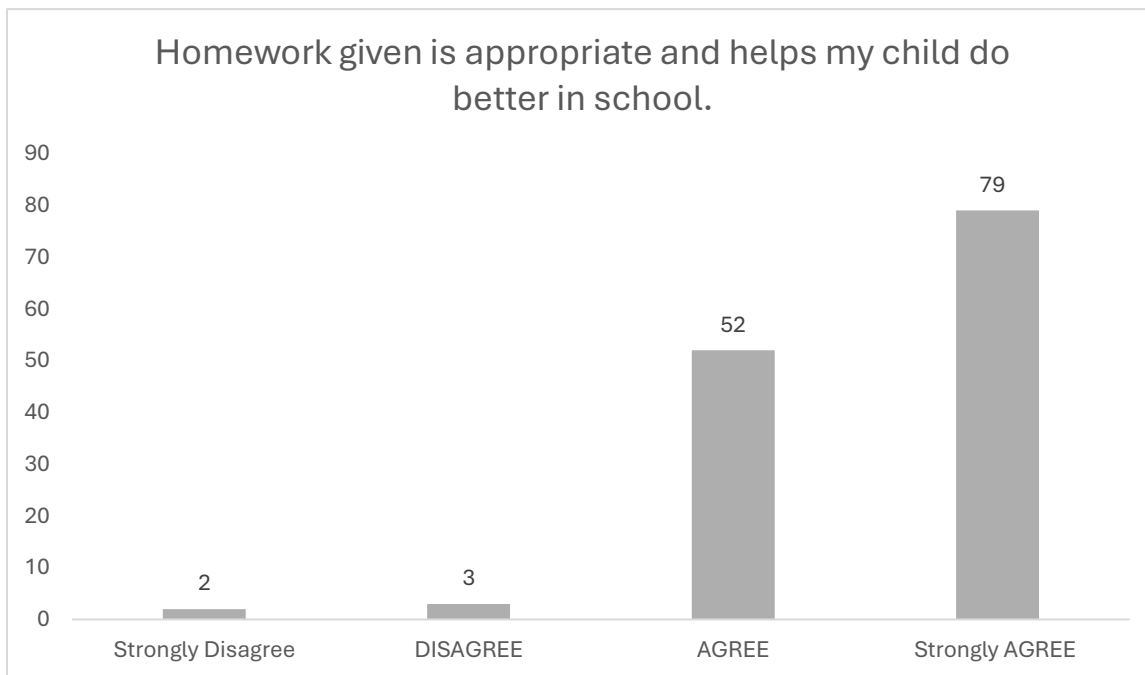

134 families responded to this survey. Please note that not every question was answered on each survey and some questions allowed for more than one response so the total number of responses will not always equal 134.