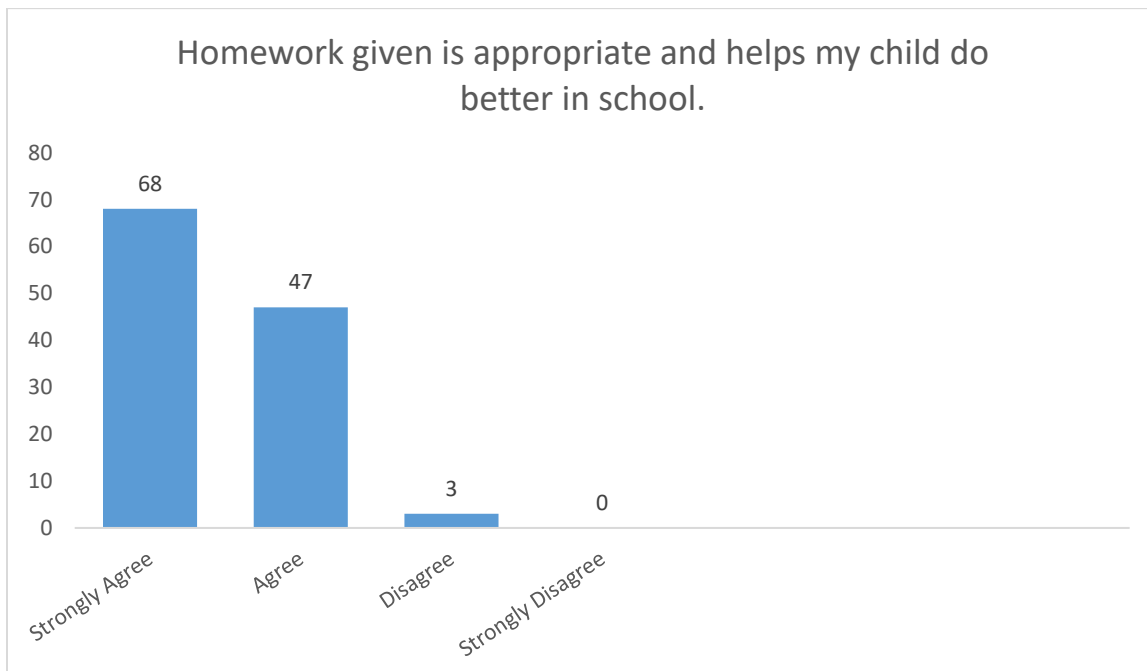

122 families responded to this survey. Please note that not every question was answered on each survey and some questions allowed for more than one response so the total number of responses will not always equal 122.