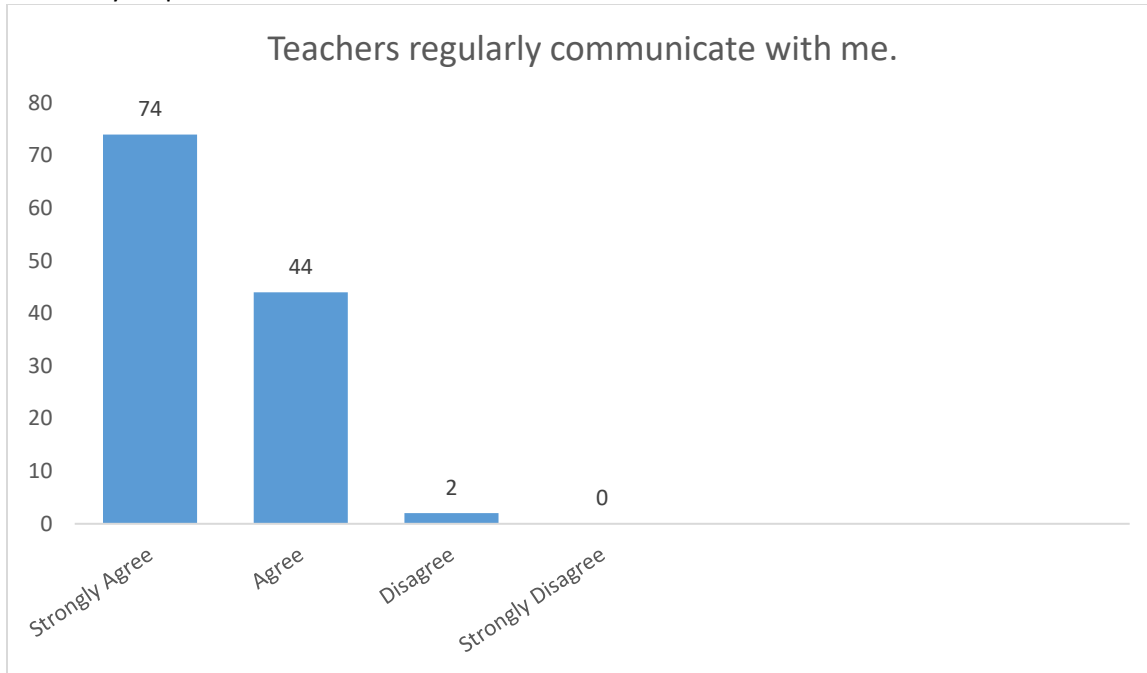

122 families responded to this survey. Please note that not every question was answered on each survey and some questions allowed for more than one response so the total number of responses will not always equal 122.